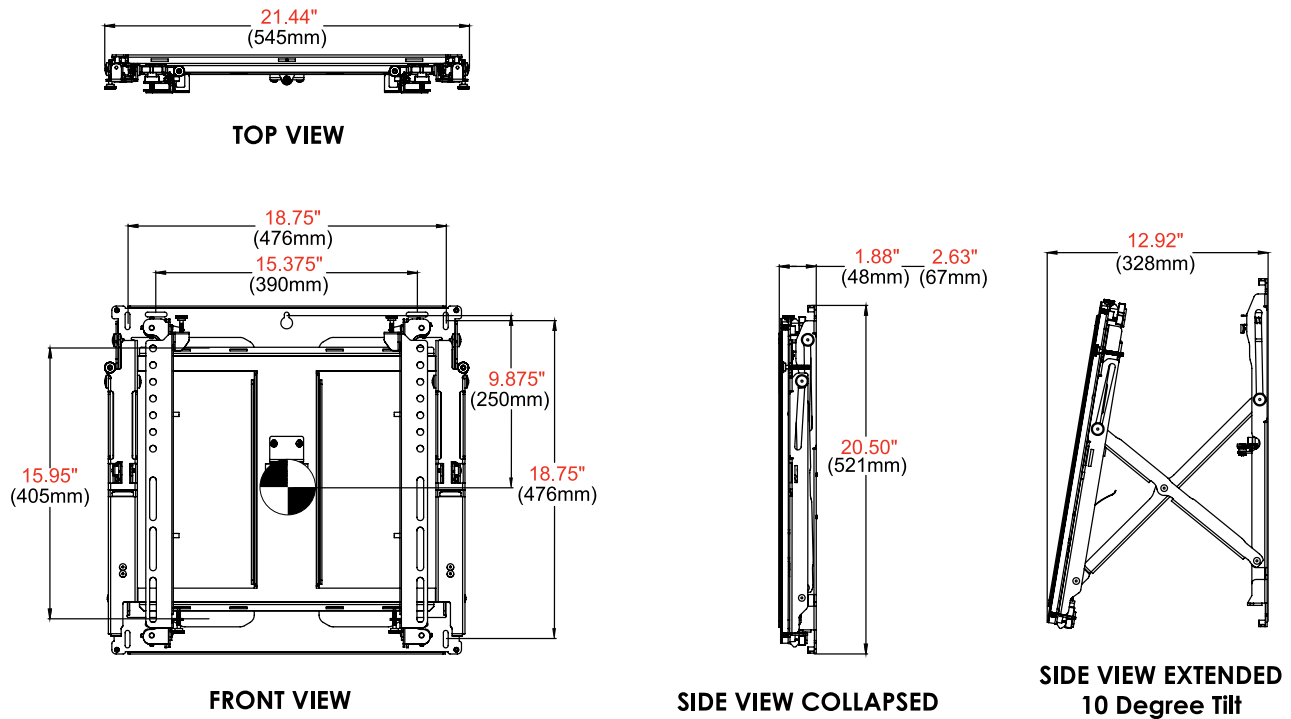

Model Numbers

WARRANTY: Limited 5-year

DS-VW755S SmartMount® Full Service Thin Video Wall Mount with Quick Release for 46"-65" Displays

Product Specifications

	DIMENSIONS (W x H x D)	PRODUCT WEIGHT	LOAD CAPACITY	FINISH	AVAILABLE COLORS
DS-VW755S	21.44" x 20.50" x 1.88"-2.63" (545 x 521 x 48 - 67mm)	20.9lb (9.5kg)	80lb (36.4kg)	Textured	Black

Package Specifications

	PACKAGE SIZE (W x H x D)	PACKAGE SHIP WEIGHT	PACKAGE UPC CODE	PACKAGE CONTENTS	UNITS IN PACKAGE
DS-VW755S	30.00" x 21.50" x 2.50" (762 x 546 x 63mm)	25.4lb (11.5kg)	735029302438	Wall Mount Assembly, Mounting Attachment Rails & Fasteners	1

Accessories

ACC-V600X: Adaptor for VESA® 600 x 400mm Mounting Patterns
DS-VWRSXXX: Reusable Display Dedicated Spacers

All dimensions = **inch** (mm)

Architect Specifications

The SmartMount® Full Service Thin Video Wall Mount with Quick Release shall be a Peerless-AV model DS-VW755S and shall be located where indicated on the plans. Assembly and installation shall be done according to instructions provided by the manufacturer.

Visit peerless-av.com to see the complete line of AV solutions from Peerless-AV, including outdoor displays, kiosks, display mounts, projector mounts, carts/stands, and a full assortment of accessories.

Peerless-AV
2300 White Oak Circle
Aurora, IL 60502
USA
(800) 865-2112
(630) 375-5100

Peerless-AV EMEA
Unit 2 Curo Park
Frogmore, St. Albans
Hertfordshire, AL2 2DD
United Kingdom
+44 (0) 1923 200 100

Peerless-AV B.V.
Papendorpseweg 75
3528 BJ Utrecht
The Netherlands
+31 (0) 70 770 8037

Peerless-AV Latin America
Av. de las Industrias 413
Parque Industrial Escobedo
General Escobedo, N.L.,
México, 66062
+52 (81) 8384-8300

peerless-AV®
Driving Technology Through Innovation

LIT-1189 rev.6