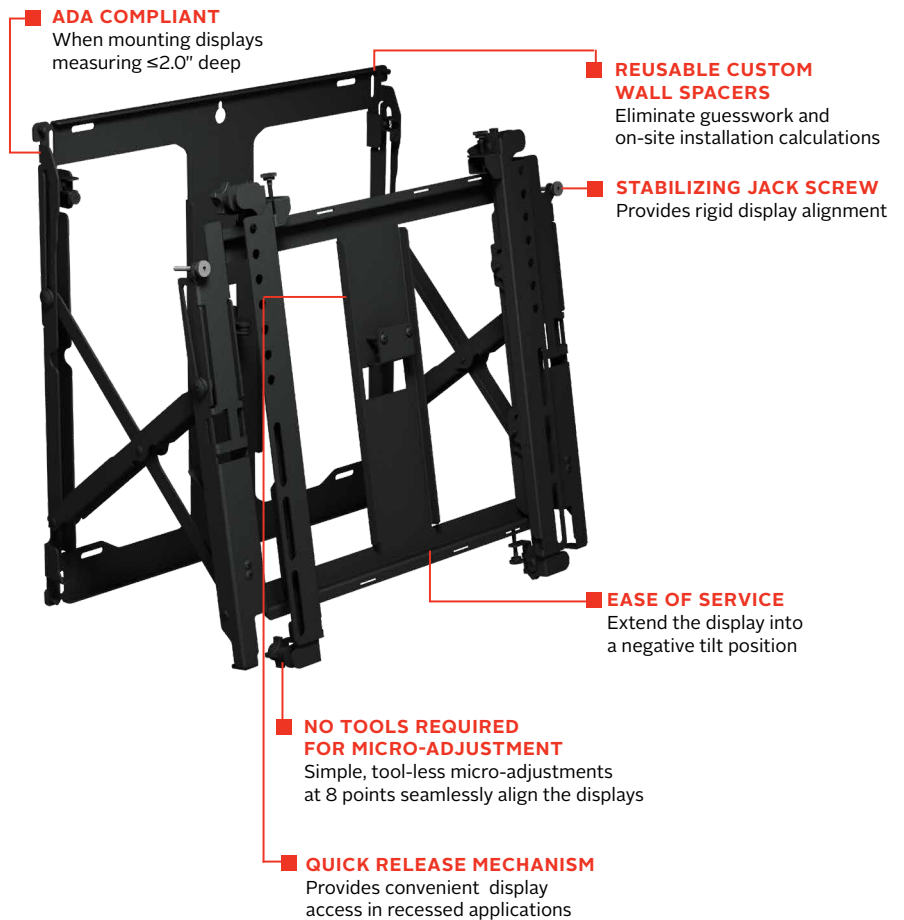

DS-VW755S

**Mounting Pattern**  
200 x 200 up to  
400 x 400mm

**Max Load**  
80lb  
(36.4kg)

**SMARTMOUNT.**

# Full Service Thin Video Wall Mount with Quick Release

FOR 46" TO 65" DISPLAYS

The SmartMount® Full Service Thin Video Wall Mount with Quick Release offers an easy to install solution for both landscape and portrait applications. When overall video wall depth is a concern, the DS-VW755S provides ADA compliance when mounting displays measuring 2" deep or less. Designed for quick service access in recessed video wall applications, the DS-VW755S provides versatility for integrators. Tool-less micro adjustment at eight points allows the mount to overcome uneven walls, creating a seamless video wall display.

- Quick release can be disabled with a locking screw to prevent unintentional pop-outs
- Accommodates displays in landscape and portrait orientation
- Modular mount for unlimited video wall display configurations
- Integrated cable management tie-backs make display-to-display cabling simple
- VESA® 200 x 200 up to 400 x 400mm compliant

## Package Specifications

	PACKAGE SIZE (W x H x D)	PACKAGE SHIP WEIGHT	PACKAGE UPC CODE	PACKAGE CONTENTS	UNITS IN PACKAGE
<b>DS-VW755S</b>	30.00" x 21.50" x 2.50" (762 x 546 x 63mm)	25.4lb (11.5kg)	735029302438	Wall Mount Assembly, Mounting Attachment Rails & Fasteners	1