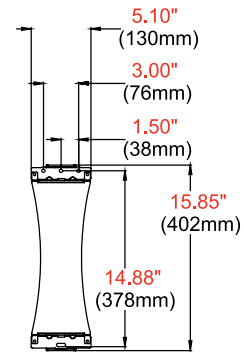

SUA740P DesignerSeries™ Ultra Slim Articulating Wall Mount for 32" to 43" Ultra-Thin Displays

Product Specifications

	DIMENSIONS (W x H x D)	PRODUCT WEIGHT	LOAD CAPACITY	FINISH	AVAILABLE COLORS
SUA740P	16.38" x 16.14" x 1.74"-24.74" (416 x 410 x 44-628mm)	10.10lb (4.58kg)	60lb (27kg)	Scratch Resistant Fused Epoxy	Gloss Black

Package Specifications

	PACKAGE SIZE (W x H x D)	PACKAGE SHIP WEIGHT	PACKAGE UPC CODE	PACKAGE CONTENTS	UNITS IN PACKAGE
SUA740P	21.25" x 3.25" x 19.50" (540 x 86 x 495mm)	13.25lb (6.01kg)	735029306375	Wall Mount, Wall and Display Installation Hardware, Installation Instructions	1

All dimensions = inch (mm)

TOP VIEW

WALL PLATE DETAIL

FRONT VIEW

SIDE VIEW COLLAPSED

**SIDE VIEW EXTENDED
+15°/-5° TILT**

Architect Specifications

The DesignerSeries™ Ultra Slim Articulating Wall Mount shall be a Peerless-AV model SUA740P and shall be located where indicated on the plans. Assembly and installation shall be done according to instructions provided by the manufacturer.