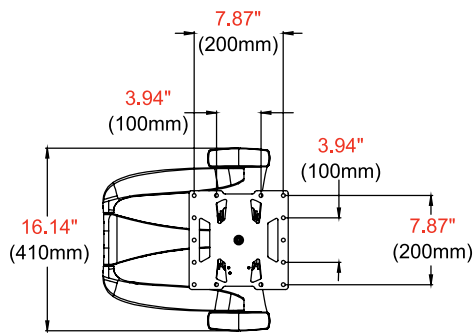

Dealerscope **2017**
IMPACT!
awards

- Accommodates 200 x 100, or 200 x 200mm VESA® mounting patterns
- Arm retracts to 1.74" (44mm) and extends up to 24.74" (628mm) from wall
- One-Touch™ tilt mechanism allows adjustment of +15/-5° without the use of tools
- Up to ±90° of side-to-side swivel
- Added ±5° of roll for post-installation display leveling without the use of tools
- Up to ±0.5" (13mm) of vertical adjustment for post-installation leveling and height adjustment fine-tuning

SUA740P DesignerSeries™ Ultra Slim Articulating Wall Mount for 32" to 43" Ultra-Thin Displays

Product Specifications

	DIMENSIONS (W x H x D)	PRODUCT WEIGHT	LOAD CAPACITY	FINISH	AVAILABLE COLORS
SUA740P	16.38" x 16.14" x 1.74"-24.74" (416 x 410 x 44-628mm)	10.10lb (4.58kg)	60lb (27kg)	Scratch Resistant Fused Epoxy	Gloss Black

Package Specifications

	PACKAGE SIZE (W x H x D)	PACKAGE SHIP WEIGHT	PACKAGE UPC CODE	PACKAGE CONTENTS	UNITS IN PACKAGE
SUA740P	21.25" x 3.25" x 19.50" (540 x 86 x 495mm)	13.25lb (6.01kg)	735029306375	Wall Mount, Wall and Display Installation Hardware, Installation Instructions	1

All dimensions = inch (mm)

TOP VIEW

WALL PLATE DETAIL

FRONT VIEW

SIDE VIEW COLLAPSED

**SIDE VIEW EXTENDED
+15°/-5° TILT**

Architect Specifications

The DesignerSeries™ Ultra Slim Articulating Wall Mount shall be a Peerless-AV model SUA740P and shall be located where indicated on the plans. Assembly and installation shall be done according to instructions provided by the manufacturer.