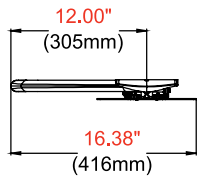

SUA740P DesignerSeries™ Ultra Slim Articulating Wall Mount for 32" to 43" Ultra-Thin Displays

Product Specifications

	DIMENSIONS (W x H x D)	PRODUCT WEIGHT	LOAD CAPACITY	FINISH	AVAILABLE COLORS
SUA740P	16.38" x 16.14" x 1.74"-24.74" (416 x 410 x 44-628mm)	10.10lb (4.58kg)	60lb (27kg)	Scratch Resistant Fused Epoxy	Gloss Black

Package Specifications

	PACKAGE SIZE (W x H x D)	PACKAGE SHIP WEIGHT	PACKAGE UPC CODE	PACKAGE CONTENTS	UNITS IN PACKAGE
SUA740P	21.25" x 3.25" x 19.50" (540 x 86 x 495mm)	13.25lb (6.01kg)	735029306375	Wall Mount, Wall and Display Installation Hardware, Installation Instructions	1

Accessories

- ACC925: Security Fasteners
- ACC-UCM: Universal AV Component Mount
- ESHV models: AV Wall Shelves
- IBA2(-W), IBA2AC(-W), IBA3(-W), IBA3AC(-W): Recessed Cable Management and Power Storage Accessory Box
- IBA4-W: Easy Mount Recessed Low Voltage Cable Plate
- IBA5-W: Recessed Low Voltage Media Plate with Duplex Surge Suppressor
- WSP756: Metal Stud Wall Plate

All dimensions = inch (mm)

TOP VIEW