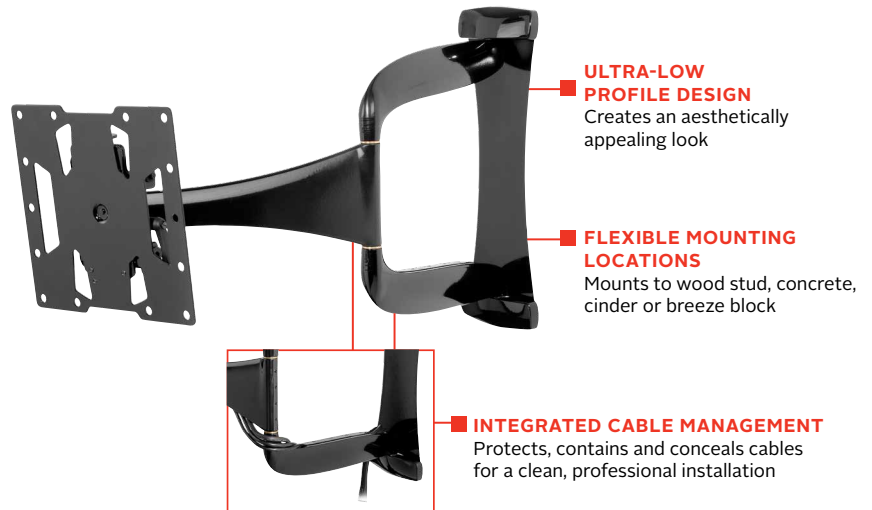

SUA740P

Mounting Pattern
200 x 100, or
200 x 200mm

Max Load
60lb
(27kg)

DesignerSeries™ Ultra Slim Articulating Wall Mount

FOR 32" TO 43" ULTRA-THIN DISPLAYS*

One of the thinnest wall arm mounts on the market, the Peerless-AV® DesignerSeries™ Ultra Slim Articulating Wall Mount is designed exclusively for ultra-thin displays. The SUA740P's One-Touch™ tilt mechanism provides effortless movement of the display for the perfect viewing experience, and vertical adjustment allows the display to be raised or lowered by ½" after installation to fine-tune the positioning. With a gloss black finish and internal cable management, the SUA740P provides a clean, professional look that matches any décor.

Dealerscope **2017**
IMPACT!
awards

- Accommodates 200 x 100, or 200 x 200mm VESA® mounting patterns
- Arm retracts to 1.74" (44mm) and extends up to 24.74" (628mm) from wall
- One-Touch™ tilt mechanism allows adjustment of +15/-5° without the use of tools
- Up to ±90° of side-to-side swivel
- Added ±5° of roll for post-installation display leveling without the use of tools
- Up to ±0.5" (13mm) of vertical adjustment for post-installation leveling and height adjustment fine-tuning

Swivel, tilt, extend or retract the display for the perfect viewing angle.

Comes in color packaging with included installation hardware and easy to follow instructions.

Please visit peerless-av.com/en-us/patents for patent information.

Package Specifications

	PACKAGE SIZE (W x H x D)	PACKAGE SHIP WEIGHT	PACKAGE UPC CODE	PACKAGE CONTENTS	UNITS IN PACKAGE
SUA740P	21.25" x 3.25" x 19.50" (540 x 86 x 495mm)	13.25lb (6.01kg)	735029306375	Wall Mount, Wall and Display Installation Hardware, Installation Instructions	1