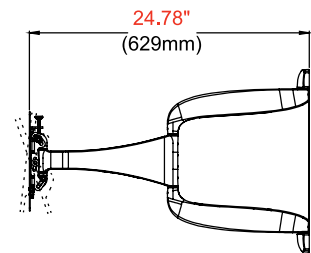

Dealerscope **2017**
IMPACT!
awards

- Accommodates 200 x 100, or 200 x 200mm VESA® mounting patterns
- Arm retracts to 1.74" (44mm) and extends up to 24.74" (628mm) from wall
- One-Touch™ tilt mechanism allows adjustment of +15/-5° without the use of tools
- Up to ±90° of side-to-side swivel
- Added ±5° of roll for post-installation display leveling without the use of tools
- Up to ±0.5" (13mm) of vertical adjustment for post-installation leveling and height adjustment fine-tuning

SUA740P DesignerSeries™ Ultra Slim Articulating Wall Mount for 32" to 43" Ultra-Thin Displays

Product Specifications

	DIMENSIONS (W x H x D)	PRODUCT WEIGHT	LOAD CAPACITY	FINISH	AVAILABLE COLORS
SUA740P	16.38" x 16.14" x 1.74"-24.74" (416 x 410 x 44-628mm)	10.10lb (4.58kg)	60lb (27kg)	Scratch Resistant Fused Epoxy	Gloss Black

Package Specifications

	PACKAGE SIZE (W x H x D)	PACKAGE SHIP WEIGHT	PACKAGE UPC CODE	PACKAGE CONTENTS	UNITS IN PACKAGE
SUA740P	21.25" x 3.25" x 19.50" (540 x 86 x 495mm)	13.25lb (6.01kg)	735029306375	Wall Mount, Wall and Display Installation Hardware, Installation Instructions	1

All dimensions = inch (mm)

TOP VIEW

WALL PLATE DETAIL

FRONT VIEW

SIDE VIEW COLLAPSED

**SIDE VIEW EXTENDED
+15°/-5° TILT**

Architect Specifications

The DesignerSeries™ Ultra Slim Articulating Wall Mount shall be a Peerless-AV model SUA740P and shall be located where indicated on the plans. Assembly and installation shall be done according to instructions provided by the manufacturer.