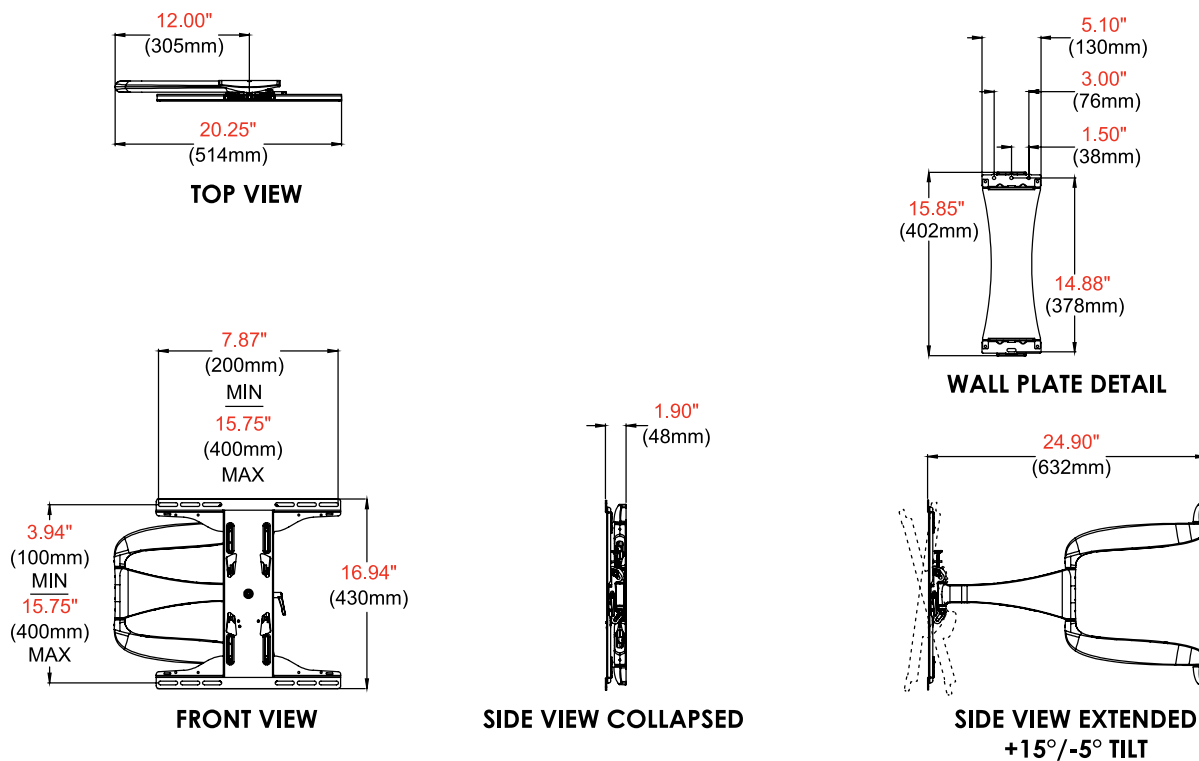

SUA747PU DesignerSeries™ Universal Ultra Slim Articulating Wall Mount for 32" to 50" Ultra-Thin Displays

Product Specifications

	DIMENSIONS (W x H x D)	PRODUCT WEIGHT	LOAD CAPACITY	FINISH	AVAILABLE COLORS
SUA747PU	20.25" x 16.94" x 1.85"-24.85" (514 x 430 x 47-631mm)	12.37lb (5.61kg)	60lb (27kg)	Scratch Resistant Fused Epoxy	Gloss Black

Package Specifications

	PACKAGE SIZE (W x H x D)	PACKAGE SHIP WEIGHT	PACKAGE UPC CODE	PACKAGE CONTENTS	UNITS IN PACKAGE
SUA747PU	21.25" x 3.25" x 19.50" (540 x 86 x 495mm)	16.75lb (7.60kg)	735029306382	Wall Mount, Wall and Display Installation Hardware, Installation Instructions	1

Accessories

- ACC925: Security Fasteners
- ACC-UCM: Universal AV Component Mount
- ESHV models: AV Wall Shelves
- IBA2(-W), IBA2AC(-W), IBA3(-W), IBA3AC(-W): Recessed Cable Management and Power Storage Accessory Box
- IBA4-W: Easy Mount Recessed Low Voltage Cable Plate
- IBA5-W: Recessed Low Voltage Media Plate with Duplex Surge Suppressor
- WSP756: Metal Stud Wall Plate

All dimensions = inch (mm)

Architect Specifications

The DesignerSeries™ Universal Ultra Slim Articulating Wall Mount shall be a Peerless-AV model SUA747PU and shall be located where indicated on the plans. Assembly and installation shall be done according to instructions provided by the manufacturer.

Visit peerless-av.com to see the complete line of AV solutions from Peerless-AV, including outdoor displays, kiosks, display mounts, projector mounts, carts/stands, and a full assortment of accessories.

Peerless-AV
2300 White Oak Circle
Aurora, IL 60502
USA
(800) 865-2112
(630) 375-5100

Peerless-AV EMEA
Unit 2 Curo Park
Frogmore, St. Albans
Hertfordshire, AL2 2DD
United Kingdom
+44 (0) 1923 200 100

Peerless-AV B.V.
Papendorpseweg 75
3528 BJ Utrecht
The Netherlands
+31 (0) 70 770 8037

Peerless-AV Latin America
Av. de las Industrias 413
Parque Industrial Escobedo
General Escobedo, N.L.,
México, 66062
+52 (81) 8384-8300