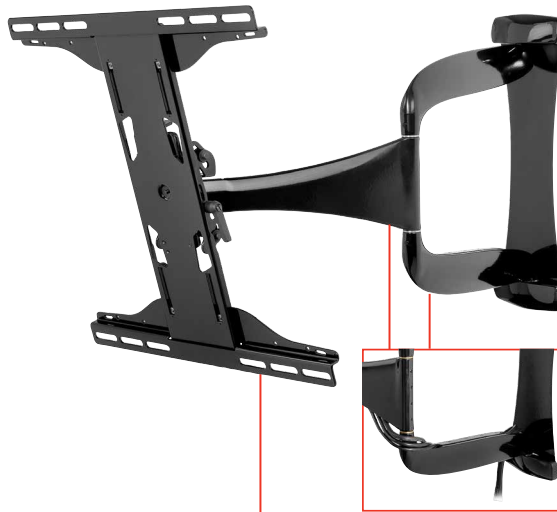

SUA747PU

Mounting Pattern
400 x 400mm
(15.75" x 15.75")

Max Load
60lb
(27kg)

Dealerscope **2017**
IMPACT!
awards

DesignerSeries™ Universal Ultra Slim Articulating Wall Mount

FOR 32" TO 50" ULTRA-THIN DISPLAYS*

One of the thinnest wall arm mounts on the market, the Peerless-AV® DesignerSeries™ Universal Ultra Slim Articulating Wall Mount is designed exclusively for ultra-thin displays. The SUA747PU is built to hold displays firmly in any position – landscape or portrait – while still offering an ultra-low profile. An innovative I-shaped adaptor plate makes it easy to access the back of the display, keeping hardware hidden, and features internal cable management, providing a clean, professional look that transitions smoothly from the wall to the display. With a gloss black finish, the SUA747PU matches any décor.

- Universal mount accommodates 200 x 100 to 400 x 400mm VESA® mounting patterns
- Arm retracts to 1.85" (47mm) and extends up to 24.85" (631mm) from wall
- One-Touch™ tilt mechanism allows adjustment of +15/-5° without the use of tools
- Up to ±90° of side-to-side swivel
- Added ±5° of roll for post-installation display leveling without the use of tools
- Up to ±0.5" (13mm) of vertical adjustment for post-installation leveling and height adjustment fine-tuning
- Landscape or portrait mounting options increases display versatility

■ **I-SHAPED ADAPTOR PLATE**
Helps avoid blocking connections on back of display

Swivel, tilt, extend or retract the display for the perfect viewing angle.

Comes in color packaging with included installation hardware and easy to follow instructions.