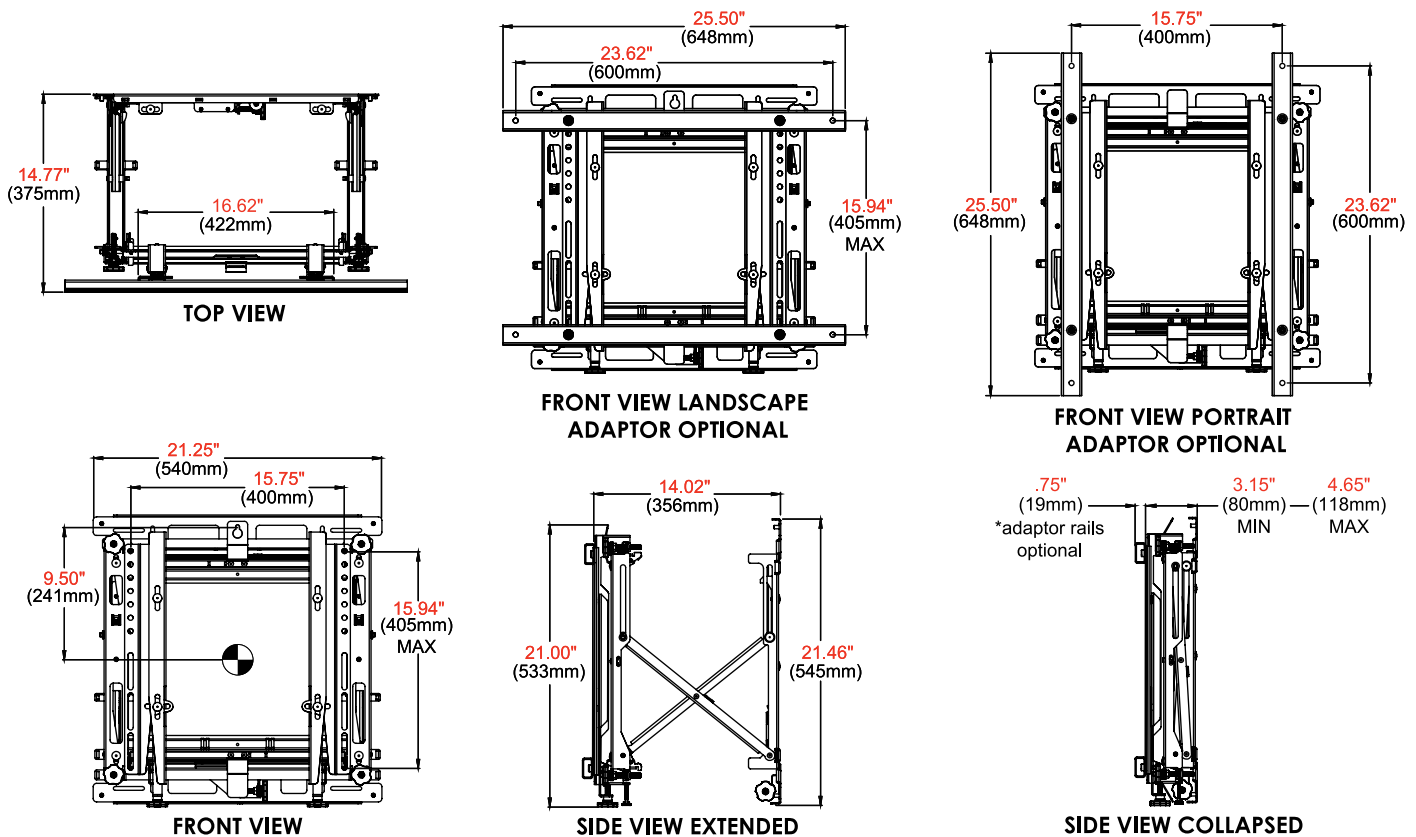

VESA® 600 x 400mm Adaptor Included

- Accommodates displays in landscape and portrait orientation
- Integrated cable management allow cables to move in and out with the display
- Modular mount for unlimited video wall display configurations
- Security hardware option deters tampering and theft
- Compatible up to VESA® 600 x 400mm

Product Specifications

	DIMENSIONS (W x H x D)	PRODUCT WEIGHT	LOAD CAPACITY	FINISH	AVAILABLE COLORS
DS-VW775	21.25" x 21.46" x 3.15" - 14.77" (540 x 545 x 80 - 375mm)	30.3lb (13.7kg)	125lb (56.8kg)	Powder Coat, Textured	Black

Package Specifications

	PACKAGE SIZE (W x H x D)	PACKAGE SHIP WEIGHT	PACKAGE UPC CODE	PACKAGE CONTENTS	UNITS IN PACKAGE
DS-VW775	30.38" x 23.63" x 4.50" (771 x 600 x 114mm)	36lb (16.3kg)	735029308669	Wall Mount, Adaptor Rails & Mounting Hardware	1

Accessories

- DS-VWRSxxx:** Reusable Display Dedicated Spacers
- ACC-QRL:** Quick Release Accessory - Landscape
- ACC-QRP:** Quick Release Accessory - Portrait

All dimensions = inch (mm)

Architect Specifications