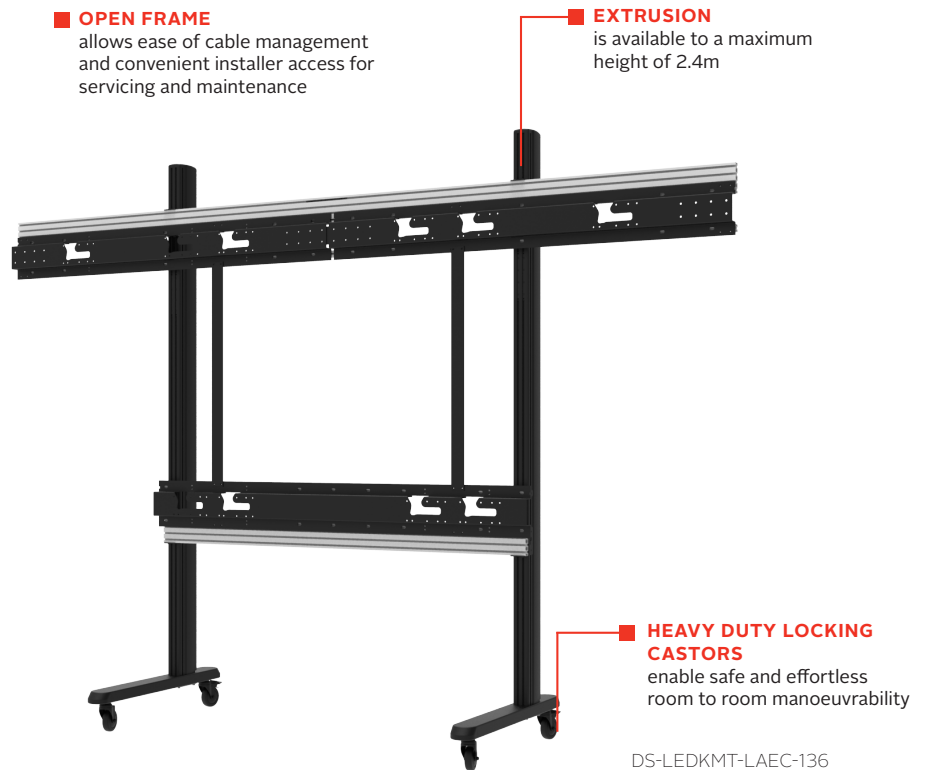

DS-LEDKFS-LAEC
DS-LEDKMT-LAEC

SEAMLESS KITTED+ Free Standing / Mobile Trolley

FOR  LG Business Solutions LAEC ALL-IN-ONE

The SEAMLESS Kitted+ Series is an adaptable range of substructures for the SEAMLESS Kitted Series dvLED Mounting System. For any application where mounting directly to a wall is not an option, the Kitted+ Series offers a choice of substructure categories (Free Standing / Mobile Trolley / Bolt Down / Floor-to-Wall / Floor-to-Ceiling) to safely support the total load of a dvLED video wall or all-in-one display. Kitted+ series offers a slim, space saving design and facilitates a quick and easy dvLED video wall installation for any corporate reception, retail display, hospitality venue, showroom, event or entertainment setting.

- Adaptable, kitted solution for installations where mounting direct to a wall is not an option
- Slim, space saving design fits neatly in any installation environment
- Integrated cable management in concealed channels provides a clean, clutter-free appearance
- Lightweight aluminium frame makes shipping, handling and installation easier
- Anodised aluminium finish for a durable, decorative appearance
- Modular design provides scalability in installation configuration and size
- Compatible with all Kitted Series mounts, offering peace of mind when designing solutions or if project specs change