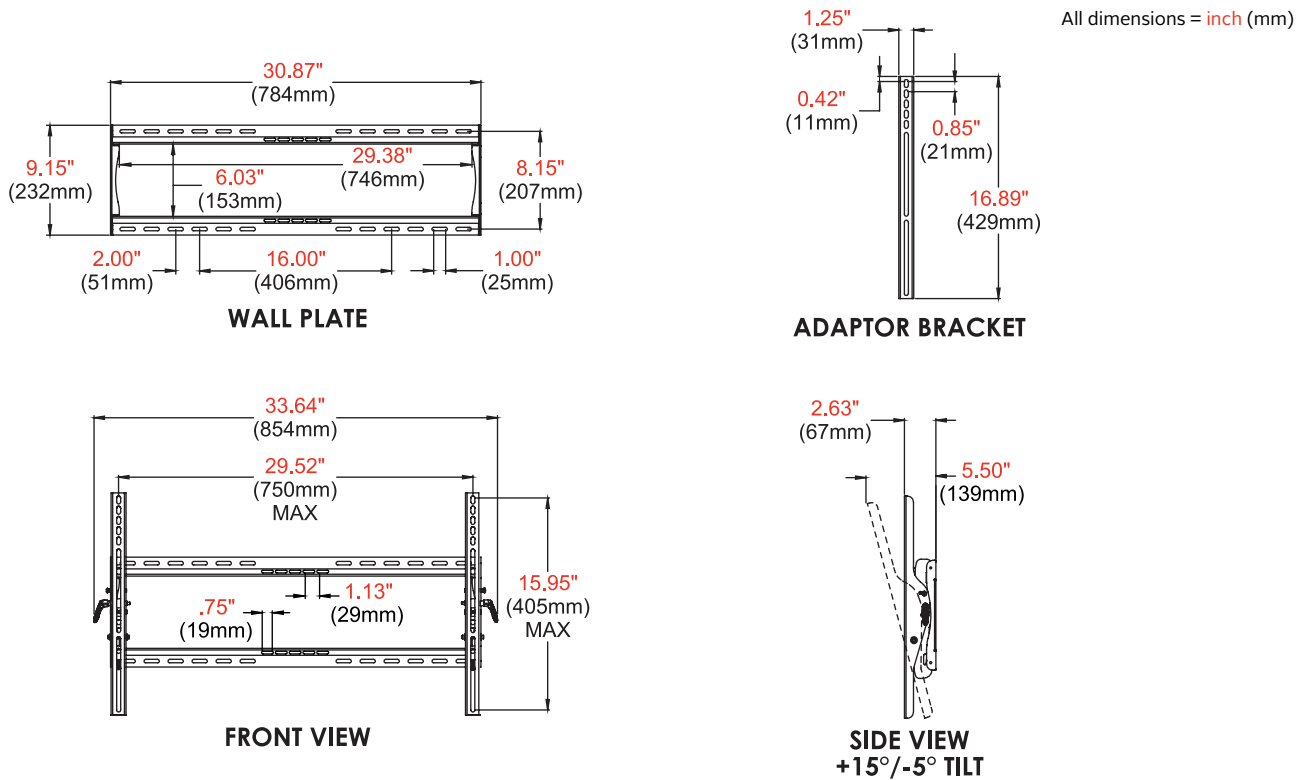

PT650 Paramount™ Universal Tilt Wall Mount for 39" to 75" Displays

Product Specifications

	DIMENSIONS (W x H x D)	PRODUCT WEIGHT	LOAD CAPACITY	FINISH	AVAILABLE COLORS
PT650	33.64" x 16.89" x 2.63"-5.50" (854 x 429 x 67-139mm)	8.15lb (3.70kg)	150lb (68kg)	Scratch Resistant Fused Epoxy	Gloss Black

Package Specifications

	PACKAGE SIZE (W x H x D)	PACKAGE SHIP WEIGHT	PACKAGE UPC CODE	PACKAGE CONTENTS	UNITS IN PACKAGE
PT650	33.19" x 2.95" x 10.71" (843 x 75 x 272mm)	10.35lb (4.69kg)	735029254881	Wall Mount, Wall and Display Installation Hardware, Installation Instructions	1

Accessories

- **ACC309:** Video Conference Shelf
- **ACC415:** 4-pack Metal Stud Fastener Kit
- **ACC925:** Security Fasteners for V200x200 to V800x400 Mounts
- **ACC-M835:** Security Fast-Pack, M8x25 & M8x35
- **ACC-UCM:** Universal AV Component Mount
- **ACC-V600X:** 600mm Extension for 400mm Adaptors
- **ACC-V900X:** 600, 800 or 900mm Extension for 400mm Adaptors
- **ACC-WMVCs:** Video Conferencing Shelf
- **ACSBR1:** Universal Sound Bar Mounting Kit
- **ESHV models:** AV Wall Shelves
- **IBA4-W:** Easy Mount Recessed Low Voltage Cable Plate
- **IBA5-W:** Recessed Low Voltage Media Plate w/ Duplex Surge Protector
- **IB14X9-W:** 14"x9" In-Wall Box
- **IB14X9-AC-W:** 14"x9" In-Wall Box with Duplex Surge Protector
- **IB14X14-W:** 14"x14" In-Wall Box
- **IB14X14-AC-W:** 14"x14" In-Wall Box with Duplex Surge Protector

Architect Specifications

The Paramount™ Tilt Wall Mount shall be a Peerless-AV model PT650 and shall be located where indicated on the plans. Assembly and installation shall be done according to instructions provided by the manufacturer.

Visit peerless-av.com to see the complete line of AV solutions from Peerless-AV, including outdoor displays, kiosks, display mounts, projector mounts, carts/stands, and a full assortment of accessories.

Peerless-AV
2300 White Oak Circle
Aurora, IL 60502
USA
(800) 865-2112
(630) 375-5100

Peerless-AV EMEA
Unit 2 Curo Park
Frogmore, St. Albans
Hertfordshire, AL2 2DD
United Kingdom
+44 (0) 1923 200 100

Peerless-AV B.V.
Papendorpseweg 75
3528 BJ Utrecht
The Netherlands
+31 (0) 70 770 8037

Peerless-AV Latin America
Av. de las Industrias 413
Parque Industrial Escobedo
General Escobedo, N.L.,
México, 66062
+52 (81) 8384-8300