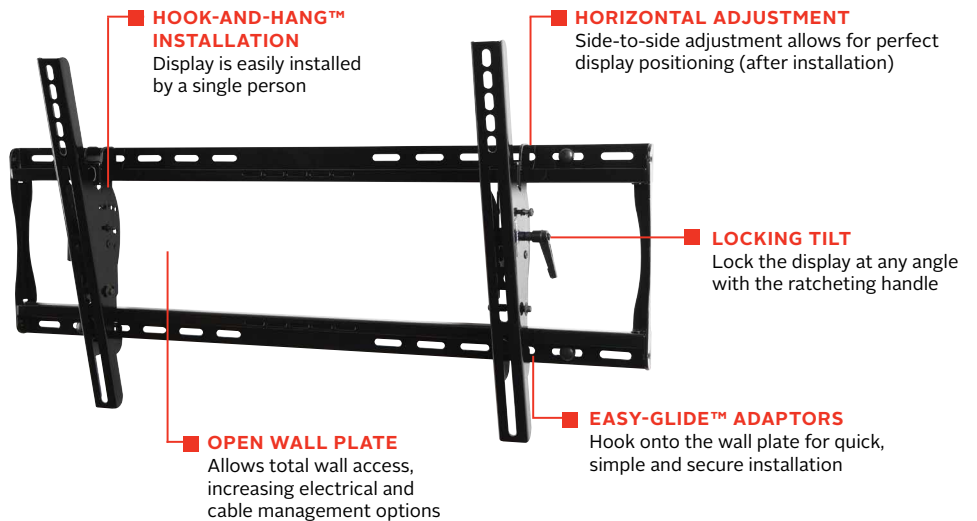

PT650

	Mounting Pattern 750 x 405mm (29.52" x 15.95")		Max Load 150lb (68kg)
--	---	--	------------------------------------

PARAMOUNT™ Universal Tilt Wall Mount

FOR 39" TO 75" DISPLAYS*

The Paramount™ series wall mounts provide versatile and multi-functional features. With PT650, a low-profile design positions the display just 2.63" (67mm) from the wall. The Hook-and-Hang™ system offers easy, one-person installation of the display. The Easy-Glide™ adaptors hook onto the wall plate for a quick, simple, and secure installation. After installation, achieve perfect display positioning with side-to-side adjustment capabilities. A ratcheting handle provides locking tilt capability for quick adjustments to the amount of tilt, reducing glare and optimizing the viewing angle. Lock the tilt angle to prevent tampering or moving with the IncreLok™ tilt technology.

- Universal mount fits displays with mounting patterns up to 750 x 405mm (29.52" W x 15.95" H) and accommodates up to 600 x 400mm VESA® patterns
- Adjustable 15° forward tilt and 5° backward tilt for finding the optimal viewing angle
- Easy-Grip™ ratcheting handle locks tilt angle into place
- Included IncreLok™ feature offers fixed tilt lock in 5° increments when used
- Horizontal display adjustment up to 8.00" (203mm) for centering display on wall
- Includes all necessary wall and display attachment hardware
- Design is UL listed and tested to four times stated load capacity

Please visit peerless-av.com/en-us/patents for patent information.

+15°/-5° of tilt for versatile viewing angles.

Comes in color packaging with included installation hardware and easy to follow instructions.

PT650 Paramount™ Universal Tilt Wall Mount for 39" to 75" Displays

Product Specifications

	DIMENSIONS (W x H x D)	PRODUCT WEIGHT	LOAD CAPACITY	FINISH	AVAILABLE COLORS
PT650	33.64" x 16.89" x 2.63"-5.50" (854 x 429 x 67-139mm)	8.15lb (3.70kg)	150lb (68kg)	Scratch Resistant Fused Epoxy	Gloss Black