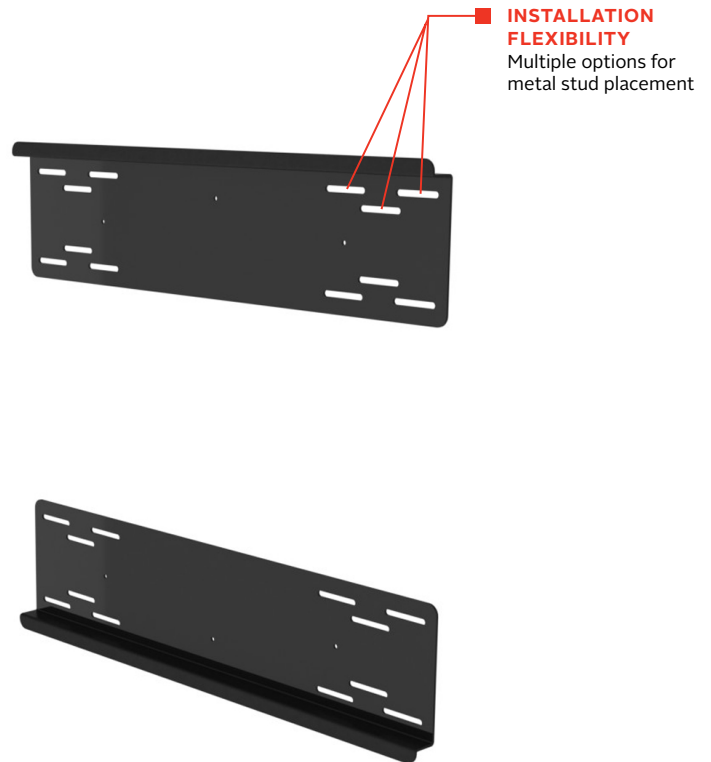

WSP756

Metal Stud Wall Plate

FOR USE WITH SA752PU, SA761PU, SA771PU, PA750, PA762, SUA740P, SUA747PU, SUA761PU AND SUA771PU PEERLESS-AV® MOUNTS

The WSP756 Metal Stud Wall Plate provides proper structural integrity for mounting large articulating mounts to 16", 20" or 24" spaced steel studs. This product provides an open area in the middle of the mount for ample placement of receptacles and data connections. This product includes all mounting hardware, including steel stud toggle bolts. A mounting template is also included for ease of installation.

- For use with SA752PU, SA761PU, SA771PU, PA750, PA762, SUA740P, SUA747PU, SUA761PU and SUA771PU Peerless-AV® mounts
- Available in gloss black
- Increased cable management options
- Maximum Load Capacities (25ga Steel Studs with 1/2" Drywall)
 - SA752PU: 90lb (41kg)
 - SA761PU: 150lb (68kg)
 - SA771PU: 150lb (68kg)
 - PA750: 150lb (68kg)
 - PA762: 150lb (68kg)
 - SUA740P: 60lb (27kg)
 - SUA747PU: 60lb (27kg)
 - SUA761PU: 80lb (36kg)
 - SUA771PU: 125lb (57kg)
- 16", 20" and 24" metal stud placement

Shown with SA771PU

RoHS

Please visit peerless-av.com/en-us/patents for patent information.

WSP756	Metal Stud Wall Plate for use with SA752PU, SA761PU, SA771PU, PA750, PA762, SUA740P, SUA747PU, SUA761PU and SUA771PU Peerless-AV® Mounts
---------------	--

Product Specifications

	DIMENSIONS (W x H x D)	PRODUCT WEIGHT	LOAD CAPACITY	FINISH	AVAILABLE COLORS
WSP756	27.50" x 6.87" x 1.24" (699 x 174 x 32mm)	14lb (6kg)	SA752PU: 90lb (41kg) SA761PU: 150lb (68kg) SA771PU: 150lb (68kg) PA750: 150lb (68kg) PA762: 150lb (68kg) SUA740P: 60lb (27kg) SUA747PU: 60lb (27kg) SUA761PU: 80lb (36kg) SUA771PU: 125lb (57kg)	Scratch Resistant Fused Epoxy	Gloss Black