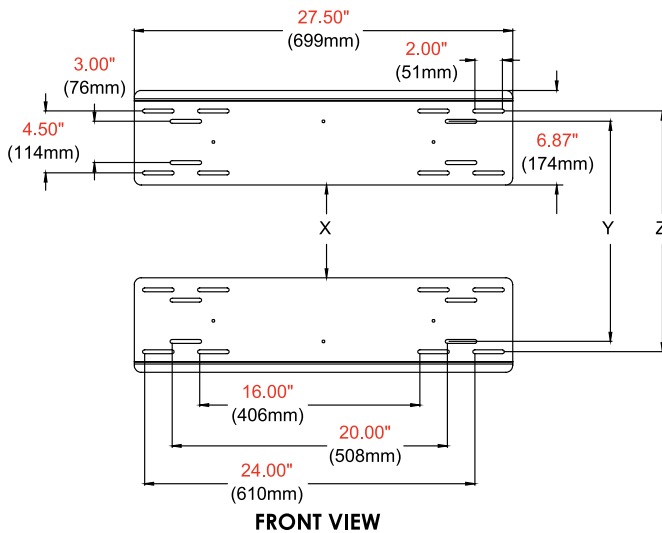

WSP756

Metal Stud Wall Plate

FOR USE WITH SA752PU, SA761PU, SA771PU, PA750, PA762, SUA740P, SUA747PU, SUA761PU AND SUA771PU PEERLESS-AV® MOUNTS

The WSP756 Metal Stud Wall Plate provides proper structural integrity for mounting large articulating mounts to 16", 20" or 24" spaced steel studs. This product provides an open area in the middle of the mount for ample placement of receptacles and data connections. This product includes all mounting hardware, including steel stud toggle bolts. A mounting template is also included for ease of installation.

Product Specifications

	DIMENSIONS (W x H x D)	PRODUCT WEIGHT	LOAD CAPACITY	FINISH	AVAILABLE COLORS
WSP756	27.50" x 6.87" x 1.24" (699 x 174 x 32mm)	14lb (6kg)	SA752PU: 90lb (41kg) SA761PU: 150lb (68kg) SA771PU: 150lb (68kg) PA750: 150lb (68kg) PA762: 150lb (68kg) SUA740P: 60lb (27kg) SUA747PU: 60lb (27kg) SUA761PU: 80lb (36kg) SUA771PU: 125lb (57kg)	Scratch Resistant Fused Epoxy	Gloss Black

Package Specifications

	PACKAGE SIZE (W x H x D)	PACKAGE SHIP WEIGHT	PACKAGE UPC CODE	PACKAGE CONTENTS	UNITS IN PACKAGE
WSP756	31.00" x 10.18" x 3.12" (787 x 254 x 79mm)	16.5lb (7kg)	735029273394	Wall Plate, Mounting Hardware, Mounting Template	1

All dimensions = inch (mm)

Wall Plate Spacing			
Model	Dimension X Space between Plate Edges	Dimension Y Mounting Hole, 20" Studs	Dimension Z Mounting Hole, 16" & 24" Studs
SUA740P	5.625" (143mm)	14.875" (378mm)	16.38" (416mm)
SUA747PU	5.625" (143mm)	14.875" (378mm)	16.38" (416mm)
SUA761PU	8.56" (217mm)	17.80" (425mm)	19.309" (490mm)
SUA771PU	8.56" (217mm)	17.80" (425mm)	19.309" (490mm)
PA750	3.375" (86mm)	12.625" (321mm)	14.125" (359mm)
PA762	3.375" (86mm)	12.625" (321mm)	14.125" (359mm)
SA752PU	12.06" (306mm)	21.31" (541mm)	22.81" (579mm)
SA761PU	12.25" (311mm)	21.5" (546mm)	23" (584mm)
SA771PU	12.25" (311mm)	21.5" (546mm)	23" (584mm)