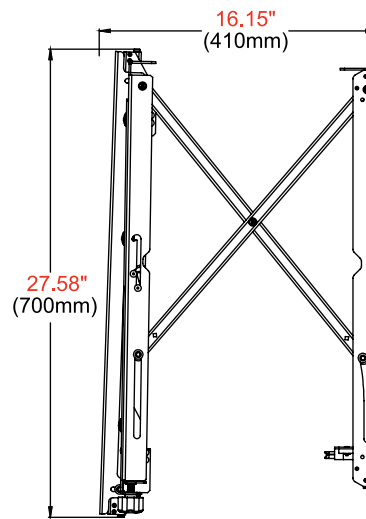

DS-VW795-QR

	Mounting Pattern 200 x 200 up to 600 x 600mm		Max Load 225lb (102kg)
--	---	--	-------------------------------------

SMARTMOUNT.

Full Service Video Wall Mount with Quick Release

FOR 65" TO 98" DISPLAYS

DS-VW795-QR SmartMount® Full Service Video Wall Mount with Quick Release for 65"-98" Displays

Product Specifications

	DIMENSIONS (W X H X D)	PRODUCT WEIGHT	LOAD CAPACITY	FINISH	AVAILABLE COLORS
DS-VW795-QR	32.87" x 27.58" x 3.68" - 4.43" (835 x 700 x 93-113mm)	40lb (18.1kg)	225lb (102kg)	Powder Coat	Black

Package Specifications

	PACKAGE SIZE (W x H x D)	PACKAGE SHIP WEIGHT	PACKAGE UPC CODE	PACKAGE CONTENTS	UNITS IN PACKAGE
DS-VW795-QR	34.00" x 28.00" x 3.75" (864 x 711 x 95mm)	43lb (19.5kg)	735029301455	Wall Mount Assembly, Mounting Attachment Rails & Fasteners	1

Accessories

ACC-V900X: Adaptor for VESA® 800 x 400 and 900 x 600mm Mounting Patterns
ACC-V1500X: Adaptor for VESA® 1200mm or 1500mm Mounting Patterns

All dimensions = **inch** (mm)

TOP VIEW

FRONT VIEW

SIDE VIEW EXTENDED