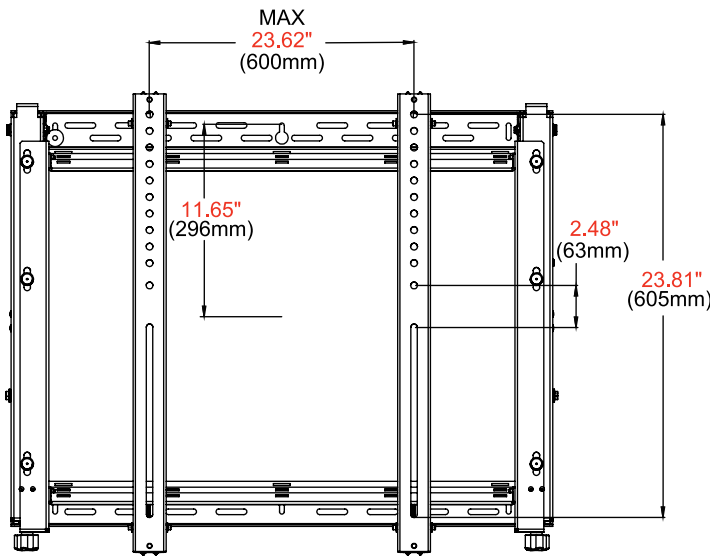

DS-VW795-QR SmartMount® Full Service Video Wall Mount with Quick Release for 65"-98" Displays

Product Specifications

	DIMENSIONS (W X H X D)	PRODUCT WEIGHT	LOAD CAPACITY	FINISH	AVAILABLE COLORS
DS-VW795-QR	32.87" x 27.58" x 3.68" - 4.43" (835 x 700 x 93-113mm)	40lb (18.1kg)	225lb (102kg)	Powder Coat	Black

Package Specifications

	PACKAGE SIZE (W x H x D)	PACKAGE SHIP WEIGHT	PACKAGE UPC CODE	PACKAGE CONTENTS	UNITS IN PACKAGE
DS-VW795-QR	34.00" x 28.00" x 3.75" (864 x 711 x 95mm)	43lb (19.5kg)	735029301455	Wall Mount Assembly, Mounting Attachment Rails & Fasteners	1

Accessories

ACC-V900X: Adaptor for VESA® 800 x 400 and 900 x 600mm Mounting Patterns
ACC-V1500X: Adaptor for VESA® 1200mm or 1500mm Mounting Patterns

All dimensions = **inch** (mm)

TOP VIEW

FRONT VIEW

SIDE VIEW EXTENDED