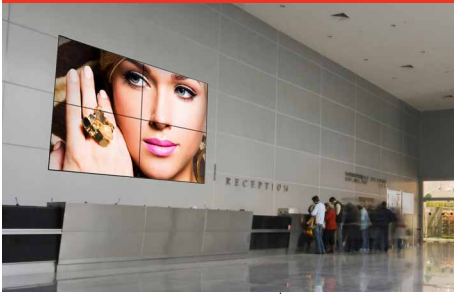

DS-VW795-QR

	Mounting Pattern 200 x 200 up to 600 x 600mm		Max Load 225lb (102kg)
--	---	--	-------------------------------------

SMARTMOUNT.

Full Service Video Wall Mount with Quick Release

FOR 65" TO 98" DISPLAYS

The SmartMount® Full Service Video Wall Mount with Quick Release offers an easy to install and service solution for both landscape and portrait displays. Designed for quick service access in recessed video wall applications, the DS-VW795-QR provides versatility for integrators. With the quick-release functionality, users have the ability to articulate the display from the wall by gently pressing on the front of the display. Featuring tool-less micro-adjustment at eight points, the mounts can overcome uneven walls to create a seamless video wall display. In addition, custom wall plate spacers eliminate the guesswork and on-site calculations, reducing installation time and cost.

- Quick release can be disabled with a locking screw to prevent unintentional pop outs
- Accommodates displays in landscape and portrait orientation
- Modular mount for unlimited video wall display configurations
- Integrated cable management tie-backs make display-to-display cabling simple