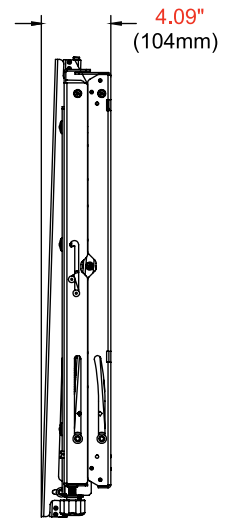

DS-VW795-QR

	Mounting Pattern 200 x 200 up to 600 x 600mm		Max Load 225lb (102kg)
--	---	--	-------------------------------------

SMARTMOUNT.

Full Service Video Wall Mount with Quick Release

FOR 65" TO 98" DISPLAYS

DS-VW795-QR SmartMount® Full Service Video Wall Mount with Quick Release for 65"-98" Displays

Product Specifications

	DIMENSIONS (W X H X D)	PRODUCT WEIGHT	LOAD CAPACITY	FINISH	AVAILABLE COLORS
DS-VW795-QR	32.87" x 27.58" x 3.68" - 4.43" (835 x 700 x 93-113mm)	40lb (18.1kg)	225lb (102kg)	Powder Coat	Black

Package Specifications

	PACKAGE SIZE (W x H x D)	PACKAGE SHIP WEIGHT	PACKAGE UPC CODE	PACKAGE CONTENTS	UNITS IN PACKAGE
DS-VW795-QR	34.00" x 28.00" x 3.75" (864 x 711 x 95mm)	43lb (19.5kg)	735029301455	Wall Mount Assembly, Mounting Attachment Rails & Fasteners	1

Accessories

ACC-V900X: Adaptor for VESA® 800 x 400 and 900 x 600mm Mounting Patterns
ACC-V1500X: Adaptor for VESA® 1200mm or 1500mm Mounting Patterns

All dimensions = **inch** (mm)

TOP VIEW

FRONT VIEW

SIDE VIEW EXTENDED