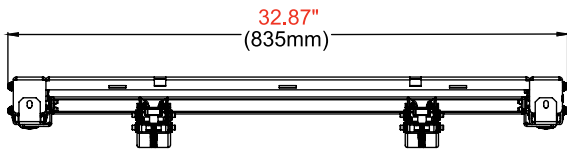

Model Numbers

WARRANTY: Limited 5-year

DS-VW795-QR SmartMount® Full Service Video Wall Mount with Quick Release for 65"-98" Displays

Product Specifications

	DIMENSIONS (W X H X D)	PRODUCT WEIGHT	LOAD CAPACITY	FINISH	AVAILABLE COLORS
DS-VW795-QR	32.87" x 27.58" x 3.68" - 4.43" (835 x 700 x 93-113mm)	40lb (18.1kg)	225lb (102kg)	Powder Coat	Black

Package Specifications

	PACKAGE SIZE (W x H x D)	PACKAGE SHIP WEIGHT	PACKAGE UPC CODE	PACKAGE CONTENTS	UNITS IN PACKAGE
DS-VW795-QR	34.00" x 28.00" x 3.75" (864 x 711 x 95mm)	43lb (19.5kg)	735029301455	Wall Mount Assembly, Mounting Attachment Rails & Fasteners	1

Accessories

ACC-V900X: Adaptor for VESA® 800 x 400 and 900 x 600mm Mounting Patterns
ACC-V1500X: Adaptor for VESA® 1200mm or 1500mm Mounting Patterns

All dimensions = **inch** (mm)

TOP VIEW