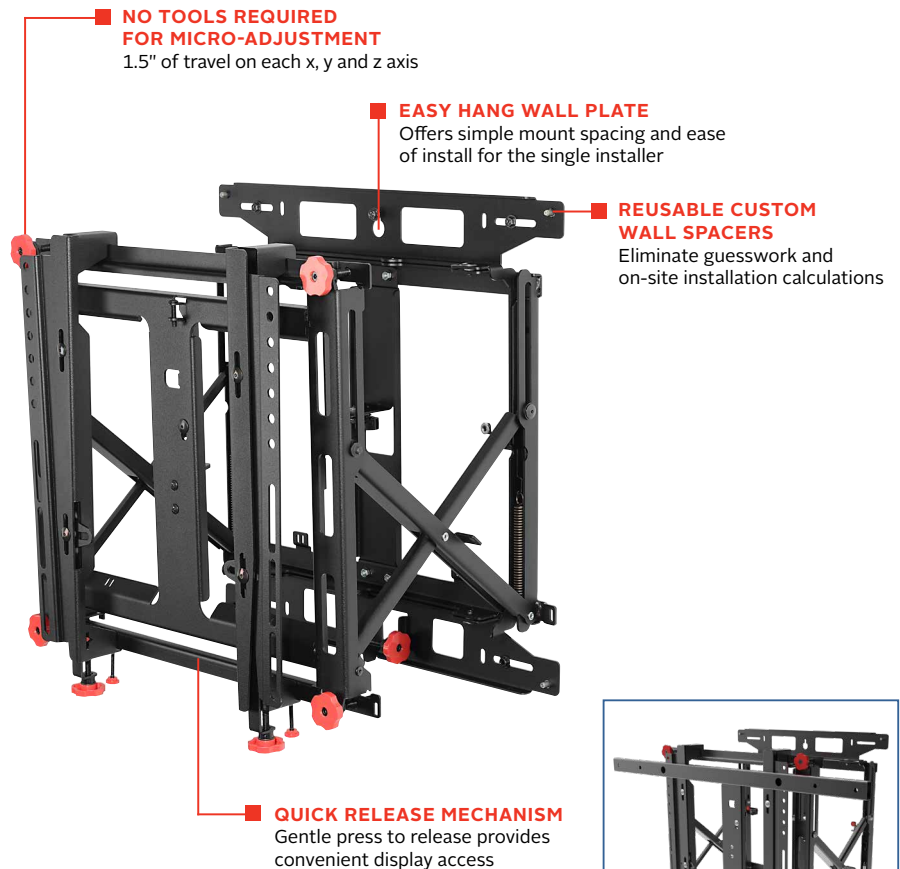

DS-VW775-QR

Mounting Pattern
200 x 200 up to
600 x 400mm

Max Load
125lb
(56.8kg)

SMARTMOUNT.

Supreme Full Service Video Wall Mount with Quick Release

FOR 46" TO 60" DISPLAYS

Peerless-AV's SmartMount® Supreme Full Service Video Wall Mount with Quick Release raises the bar of excellence with an enhanced feature set centered on ease of install and display alignment. With the addition of tool-less lateral micro-adjustment, the Supreme offers 1.5" of fine tune adjustment on each of the X, Y and Z axis. Serviceability is easier than ever before with a gentle press to release mechanism, any display in the video wall configuration can be quickly extended for maintenance. Reusable spacers can be used for both portrait and landscape applications resulting in a faster install and lower cost. Enhanced cable management allows the cables to effortlessly travel in and out with the display, preventing them from getting pinched or pulled loose when extended.

- Accommodates displays in landscape and portrait orientation
- Integrated cable management allow cables to move in and out with the display
- Modular mount for unlimited video wall display configurations
- Security hardware option deters tampering and theft
- Compatible up to VESA® 600 x 400mm

Model Numbers

WARRANTY: Limited 5-year

DS-VW775-QR SmartMount® Supreme Full Service Video Wall Mount with Quick Release for 46"-60" Displays

Product Specifications

	DIMENSIONS (W x H x D)	PRODUCT WEIGHT	LOAD CAPACITY	FINISH	AVAILABLE COLORS
DS-VW775-QR	21.25" x 21.46" x 3.15" - 14.56" (540 x 545 x 80 - 370mm)	34.2lb (15.5kg)	125lb (56.8kg)	Powder Coat, Textured	Black

Package Specifications

	PACKAGE SIZE (W x H x D)	PACKAGE SHIP WEIGHT	PACKAGE UPC CODE	PACKAGE CONTENTS	UNITS IN PACKAGE
DS-VW775-QR	30.36" x 23.63" x 4.50" (771 x 600 x 114mm)	38.2lb (17.4kg)	735029317173	Wall Mount, Adaptor Rails & Mounting Hardware	1