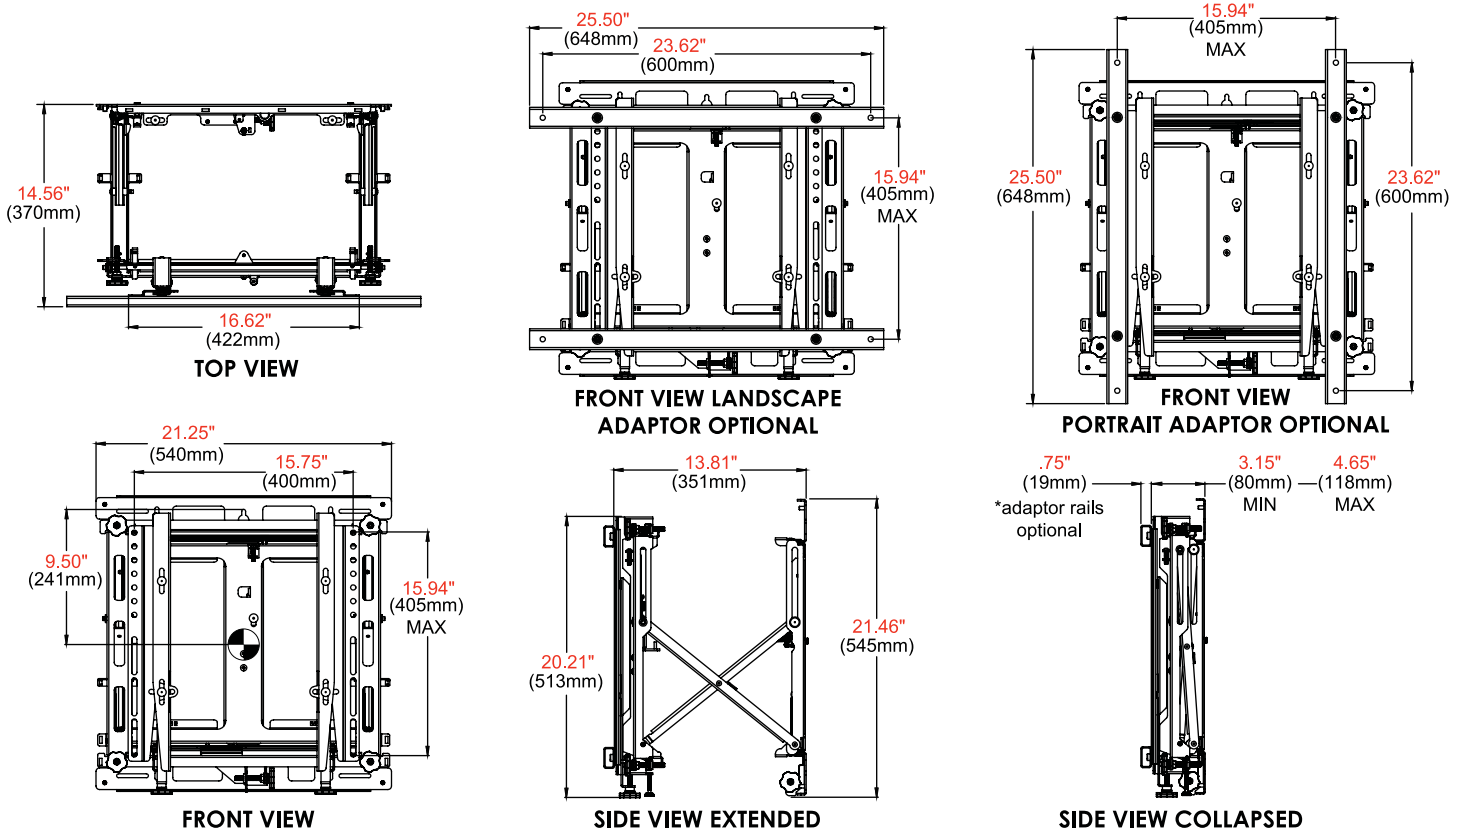

Model Numbers

WARRANTY: Limited 5-year

DS-VW775-QR SmartMount® Supreme Full Service Video Wall Mount with Quick Release for 46"-60" Displays

Product Specifications

	DIMENSIONS (W x H x D)	PRODUCT WEIGHT	LOAD CAPACITY	FINISH	AVAILABLE COLORS
DS-VW775-QR	21.25" x 21.46" x 3.15" - 14.56" (540 x 545 x 80 - 370mm)	34.2lb (15.5kg)	125lb (56.8kg)	Powder Coat, Textured	Black

Package Specifications

	PACKAGE SIZE (W x H x D)	PACKAGE SHIP WEIGHT	PACKAGE UPC CODE	PACKAGE CONTENTS	UNITS IN PACKAGE
DS-VW775-QR	30.36" x 23.63" x 4.50" (771 x 600 x 114mm)	38.2lb (17.4kg)	735029317173	Wall Mount, Adaptor Rails & Mounting Hardware	1

Accessories

DS-VWRSxxx: Reusable Display Dedicated Spacers

All dimensions = **inch** (mm)

Architect Specifications

The SmartMount® Supreme Full Service Video Wall Mount with Quick Release shall be a Peerless-AV model DS-VW775-QR and shall be located where indicated on the plans. Assembly and installation shall be done according to instructions provided by the manufacturer.

Visit peerless-av.com to see the complete line of AV solutions from Peerless-AV, including outdoor displays, kiosks, display mounts, projector mounts, carts/stands, and a full assortment of accessories.

Peerless-AV
2300 White Oak Circle
Aurora, IL 60502
USA
(800) 865-2112
(630) 375-5100

Peerless-AV EMEA
Unit 2 Curo Park
Frogmore, St. Albans
Hertfordshire, AL2 2DD
United Kingdom
+44 (0) 1923 200 100

Peerless-AV B.V.
Papendorpseweg 75
3528 BJ Utrecht
The Netherlands
+31 (0) 70 770 8037

Peerless-AV Latin America
Av. de las Industrias 413
Parque Industrial Escobedo
General Escobedo, N.L.,
México, 66062
+52 (81) 8384-8300