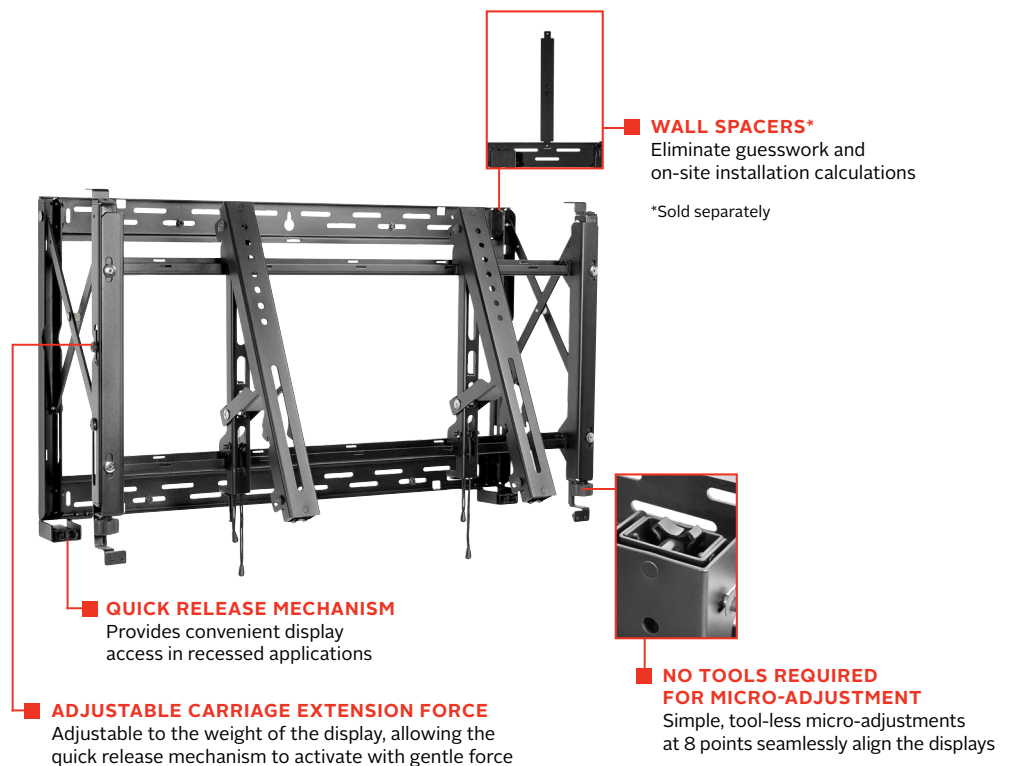

DS-VW765-LQR

Mounting Pattern
200 x 200 up to
700 x 400mm

Max Load
125lb
(56.8kg)

SMARTMOUNT.

Full-Service Video Wall Mount with Quick Release - Landscape

FOR 46" TO 65" DISPLAYS

Video walls should be easy to configure, quick to install, and a snap to maintain. The SmartMount® Full-Service Video Wall Mount with a Quick Release is designed for quick service access in recessed video wall applications. This mount provides versatility demanded by installers. With quick release functionality, users have the ability to articulate the display from the wall by gently pressing on the front of the display. The DS-VW765-LQR offers tool-less micro-adjustment and provides easy-access to any display. The custom wall plate spacers eliminate guesswork and on-site installation calculations, reducing installation time and cost.

- Quick release can be disabled with a locking screw to prevent unintentional pop-outs
- Modular mount for unlimited video wall display configurations
- Pull-out/prop-open mechanism provides quick service access
- Integrated cable management tie-backs make display-to-display cabling simple

Product Specifications

	DIMENSIONS (W x H x D)	PRODUCT WEIGHT	LOAD CAPACITY	FINISH	AVAILABLE COLORS
DS-VW765-LQR	35.59" x 21.37" x 3.08"-3.83" (904 x 543 x 78-97mm)	32.6lb (14.8kg)	125lb (56.8kg)	Textured	Black

Package Specifications

	PACKAGE SIZE (W x H x D)	PACKAGE SHIP WEIGHT	PACKAGE UPC CODE	PACKAGE CONTENTS	UNITS IN PACKAGE
DS-VW765-LQR	37.13" x 23.38" x 4.25" (943 x 594 x 108mm)	39lb (17.6kg)	735029300847	Wall Mount Assembly, Mounting Attachment Rails & Fasteners	1