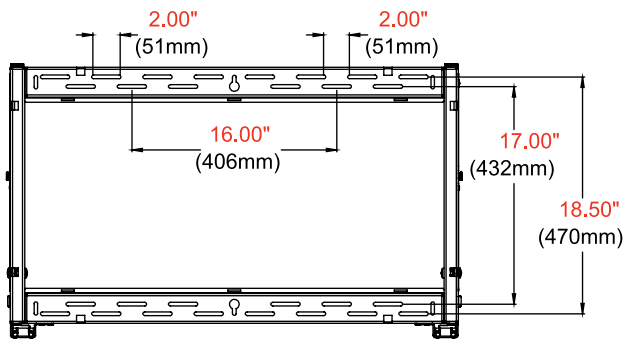

Product Specifications

	DIMENSIONS (W x H x D)	PRODUCT WEIGHT	LOAD CAPACITY	FINISH	AVAILABLE COLORS
DS-VW765-LQR	35.59" x 21.37" x 3.08"-3.83" (904 x 543 x 78-97mm)	32.6lb (14.8kg)	125lb (56.8kg)	Textured	Black

Package Specifications

	PACKAGE SIZE (W x H x D)	PACKAGE SHIP WEIGHT	PACKAGE UPC CODE	PACKAGE CONTENTS	UNITS IN PACKAGE
DS-VW765-LQR	37.13" x 23.38" x 4.25" (943 x 594 x 108mm)	39lb (17.6kg)	735029300847	Wall Mount Assembly, Mounting Attachment Rails & Fasteners	1

Accessories

- DS-VWS###: Wall Plate Alignment Spacers
- DS-ACC770: Media Player Mounting Bracket
- PLP-V models: Dedicated Adaptor Plates

All dimensions = inch (mm)

FRONT VIEW

ADAPTER BRACKET

WALL PLATE

SIDE VIEW