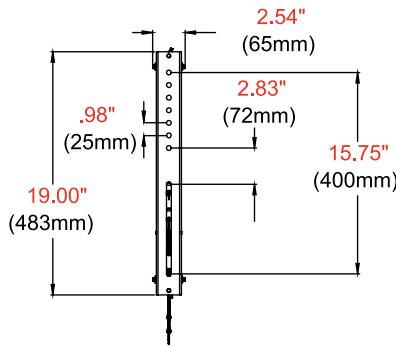

Product Specifications

	DIMENSIONS (W x H x D)	PRODUCT WEIGHT	LOAD CAPACITY	FINISH	AVAILABLE COLORS
DS-VW765-LQR	35.59" x 21.37" x 3.08"-3.83" (904 x 543 x 78-97mm)	32.6lb (14.8kg)	125lb (56.8kg)	Textured	Black

Package Specifications

	PACKAGE SIZE (W x H x D)	PACKAGE SHIP WEIGHT	PACKAGE UPC CODE	PACKAGE CONTENTS	UNITS IN PACKAGE
DS-VW765-LQR	37.13" x 23.38" x 4.25" (943 x 594 x 108mm)	39lb (17.6kg)	735029300847	Wall Mount Assembly, Mounting Attachment Rails & Fasteners	1

Accessories

- DS-VWS###: Wall Plate Alignment Spacers
- DS-ACC770: Media Player Mounting Bracket
- PLP-V models: Dedicated Adaptor Plates

All dimensions = inch (mm)

FRONT VIEW

ADAPTER BRACKET

WALL PLATE

SIDE VIEW