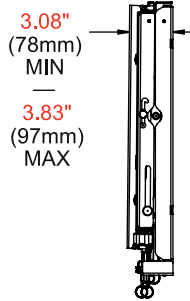

Product Specifications

	DIMENSIONS (W x H x D)	PRODUCT WEIGHT	LOAD CAPACITY	FINISH	AVAILABLE COLORS
DS-VW765-LQR	35.59" x 21.37" x 3.08"-3.83" (904 x 543 x 78-97mm)	32.6lb (14.8kg)	125lb (56.8kg)	Textured	Black

Package Specifications

	PACKAGE SIZE (W x H x D)	PACKAGE SHIP WEIGHT	PACKAGE UPC CODE	PACKAGE CONTENTS	UNITS IN PACKAGE
DS-VW765-LQR	37.13" x 23.38" x 4.25" (943 x 594 x 108mm)	39lb (17.6kg)	735029300847	Wall Mount Assembly, Mounting Attachment Rails & Fasteners	1

Accessories

- DS-VWS###: Wall Plate Alignment Spacers
- DS-ACC770: Media Player Mounting Bracket
- PLP-V models: Dedicated Adaptor Plates

All dimensions = inch (mm)

FRONT VIEW

ADAPTER BRACKET

WALL PLATE

SIDE VIEW