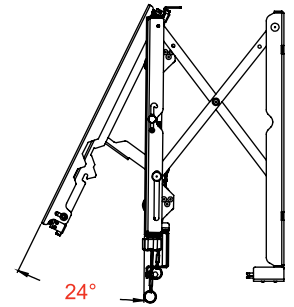

Product Specifications

	DIMENSIONS (W x H x D)	PRODUCT WEIGHT	LOAD CAPACITY	FINISH	AVAILABLE COLORS
DS-VW765-LQR	35.59" x 21.37" x 3.08"-3.83" (904 x 543 x 78-97mm)	32.6lb (14.8kg)	125lb (56.8kg)	Textured	Black

Package Specifications

	PACKAGE SIZE (W x H x D)	PACKAGE SHIP WEIGHT	PACKAGE UPC CODE	PACKAGE CONTENTS	UNITS IN PACKAGE
DS-VW765-LQR	37.13" x 23.38" x 4.25" (943 x 594 x 108mm)	39lb (17.6kg)	735029300847	Wall Mount Assembly, Mounting Attachment Rails & Fasteners	1

Accessories

- DS-VWS###: Wall Plate Alignment Spacers
- DS-ACC770: Media Player Mounting Bracket
- PLP-V models: Dedicated Adaptor Plates

All dimensions = inch (mm)

FRONT VIEW

ADAPTER BRACKET

WALL PLATE

SIDE VIEW

SIDE VIEW EXTENDED

COMPONENT ACCESS

Architect Specifications

The SmartMount® Full-Service Video Wall Mount with Quick Release - Landscape shall be a Peerless-AV model DS-VW765-LQR and shall be located where indicated on the plans. Assembly and installation shall be done according to instructions provided by the manufacturer.