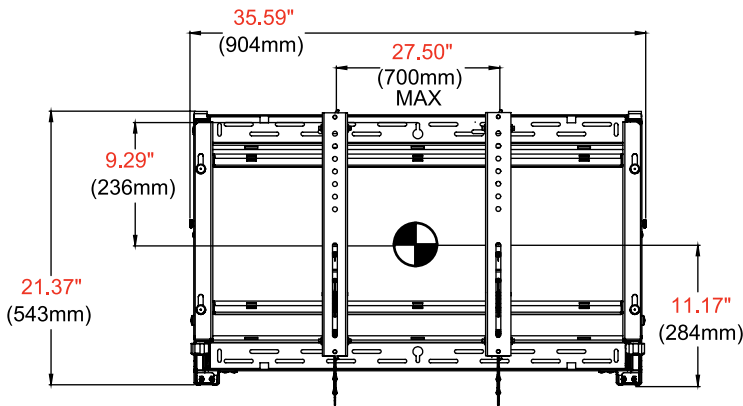

DS-VW765-LQR

Mounting Pattern
200 x 200 up to
700 x 400mm

Max Load
125lb
(56.8kg)

SMARTMOUNT.

Full-Service Video Wall Mount with Quick Release - Landscape

FOR 46" TO 65" DISPLAYS

Video walls should be easy to configure, quick to install, and a snap to maintain. The SmartMount® Full-Service Video Wall Mount with a Quick Release is designed for quick service access in recessed video wall applications. This mount provides versatility demanded by installers. With quick release functionality, users have the ability to articulate the display from the wall by gently pressing on the front of the display. The DS-VW765-LQR offers tool-less micro-adjustment and provides easy-access to any display. The custom wall plate spacers eliminate guesswork and on-site installation calculations, reducing installation time and cost.

Product Specifications

	DIMENSIONS (W x H x D)	PRODUCT WEIGHT	LOAD CAPACITY	FINISH	AVAILABLE COLORS
DS-VW765-LQR	35.59" x 21.37" x 3.08"-3.83" (904 x 543 x 78-97mm)	32.6lb (14.8kg)	125lb (56.8kg)	Textured	Black

Package Specifications

	PACKAGE SIZE (W x H x D)	PACKAGE SHIP WEIGHT	PACKAGE UPC CODE	PACKAGE CONTENTS	UNITS IN PACKAGE
DS-VW765-LQR	37.13" x 23.38" x 4.25" (943 x 594 x 108mm)	39lb (17.6kg)	735029300847	Wall Mount Assembly, Mounting Attachment Rails & Fasteners	1

Accessories

- DS-VWS###: Wall Plate Alignment Spacers
- DS-ACC770: Media Player Mounting Bracket
- PLP-V models: Dedicated Adaptor Plates

All dimensions = inch (mm)

FRONT VIEW

ADAPTER BRACKET

WALL PLATE

SIDE VIEW