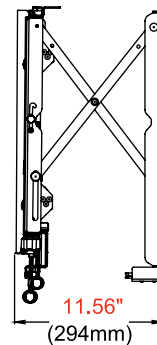

Product Specifications

	DIMENSIONS (W x H x D)	PRODUCT WEIGHT	LOAD CAPACITY	FINISH	AVAILABLE COLORS
DS-VW765-LQR	35.59" x 21.37" x 3.08"-3.83" (904 x 543 x 78-97mm)	32.6lb (14.8kg)	125lb (56.8kg)	Textured	Black

Package Specifications

	PACKAGE SIZE (W x H x D)	PACKAGE SHIP WEIGHT	PACKAGE UPC CODE	PACKAGE CONTENTS	UNITS IN PACKAGE
DS-VW765-LQR	37.13" x 23.38" x 4.25" (943 x 594 x 108mm)	39lb (17.6kg)	735029300847	Wall Mount Assembly, Mounting Attachment Rails & Fasteners	1

Accessories

- DS-VWS###: Wall Plate Alignment Spacers
- DS-ACC770: Media Player Mounting Bracket
- PLP-V models: Dedicated Adaptor Plates

All dimensions = inch (mm)

FRONT VIEW

ADAPTER BRACKET

WALL PLATE

SIDE VIEW